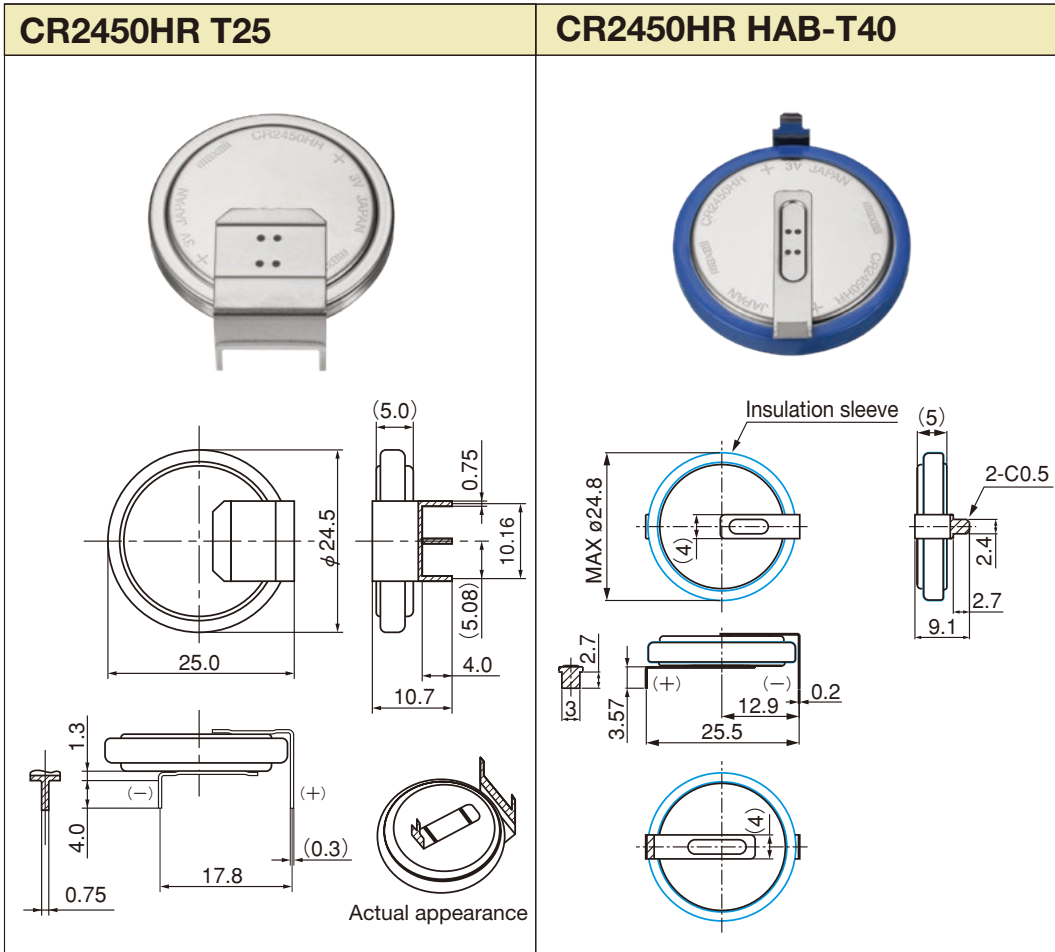

CR2450HR

Diagrams of Batteries with Terminals

External Dimensions (unit: mm)

● Horizontal & Through hole Type

The above are examples. Processing to meet customer requests is possible.

CR2450HR

Diagrams of Batteries with Terminals

External Dimensions (unit: mm)

● Horizontal & Surface mounting Type

The above are examples. Processing to meet customer requests is possible.

CR2450HR

Diagrams of Batteries with Terminals

External Dimensions (unit: mm)

● Wire connector Type

CR2450HR WK

The above are examples. Processing to meet customer requests is possible.