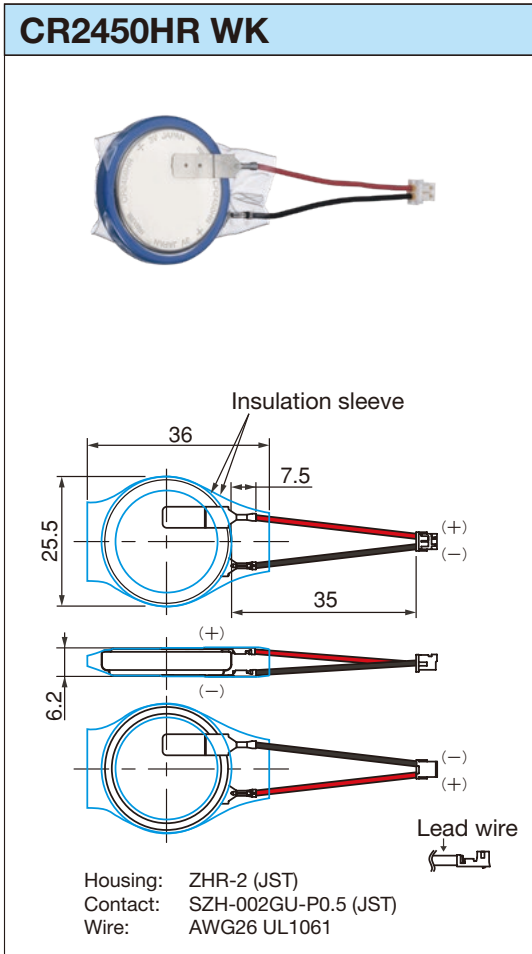

CR2450HR

Diagrams of Batteries with Terminals

External Dimensions (unit: mm)

● Horizontal & Through hole Type

The above are examples. Processing to meet customer requests is possible.

CR2450HR

Diagrams of Batteries with Terminals

External Dimensions (unit: mm)

● Horizontal & Surface mounting Type

The above are examples. Processing to meet customer requests is possible.

CR2450HR

Diagrams of Batteries with Terminals

External Dimensions (unit: mm)

● Wire connector Type

CR2450HR WK

The above are examples. Processing to meet customer requests is possible.