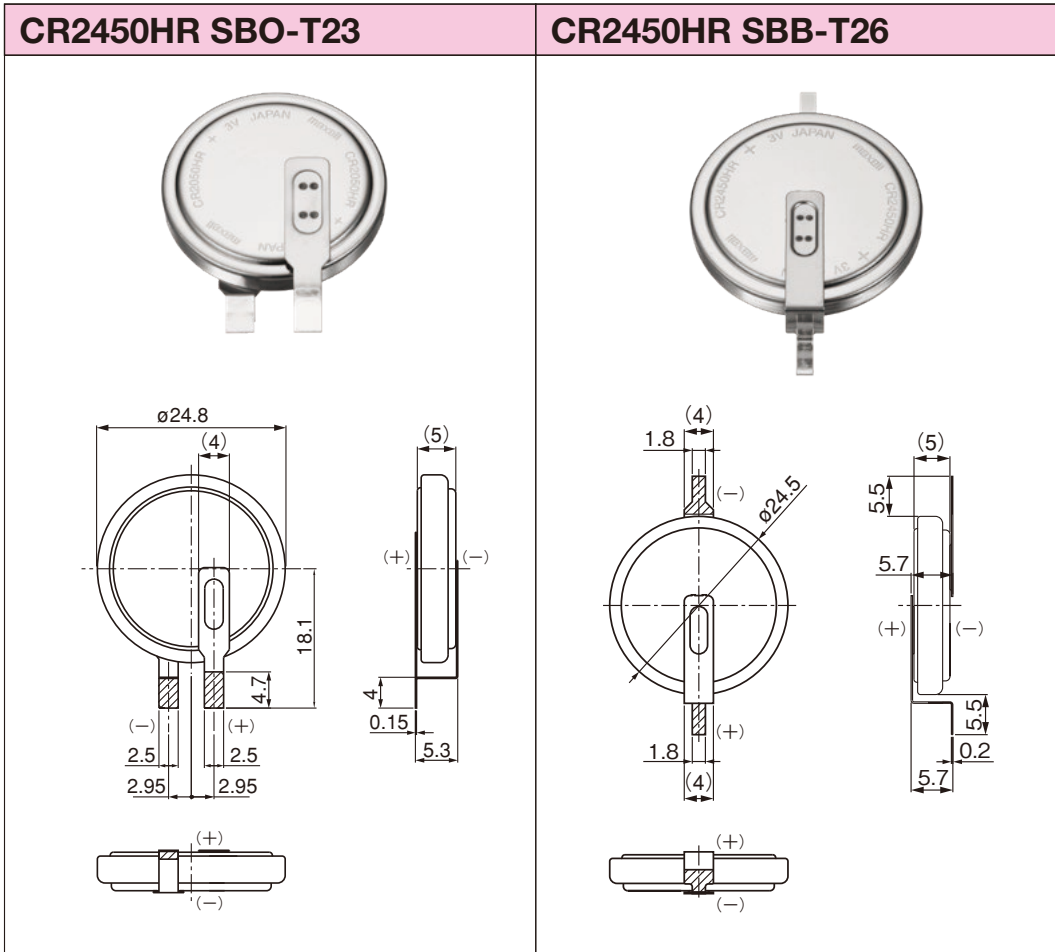

CR2450HR

Diagrams of Batteries with Terminals

External Dimensions (unit: mm)

● Horizontal & Through hole Type

The above are examples. Processing to meet customer requests is possible.

CR2450HR

Diagrams of Batteries with Terminals

External Dimensions (unit: mm)

● Horizontal & Surface mounting Type

The above are examples. Processing to meet customer requests is possible.

CR2450HR

Diagrams of Batteries with Terminals

External Dimensions (unit: mm)

● Wire connector Type

CR2450HR WK

The above are examples. Processing to meet customer requests is possible.