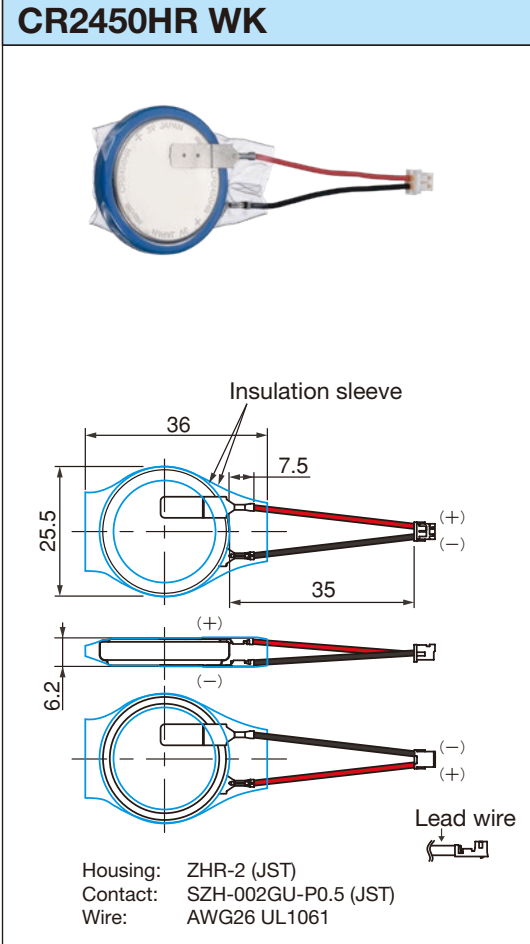

CR2450HR

Diagrams of Batteries with Terminals

External Dimensions (unit: mm)

● Wire connector Type

The above are examples. Processing to meet customer requests is possible.