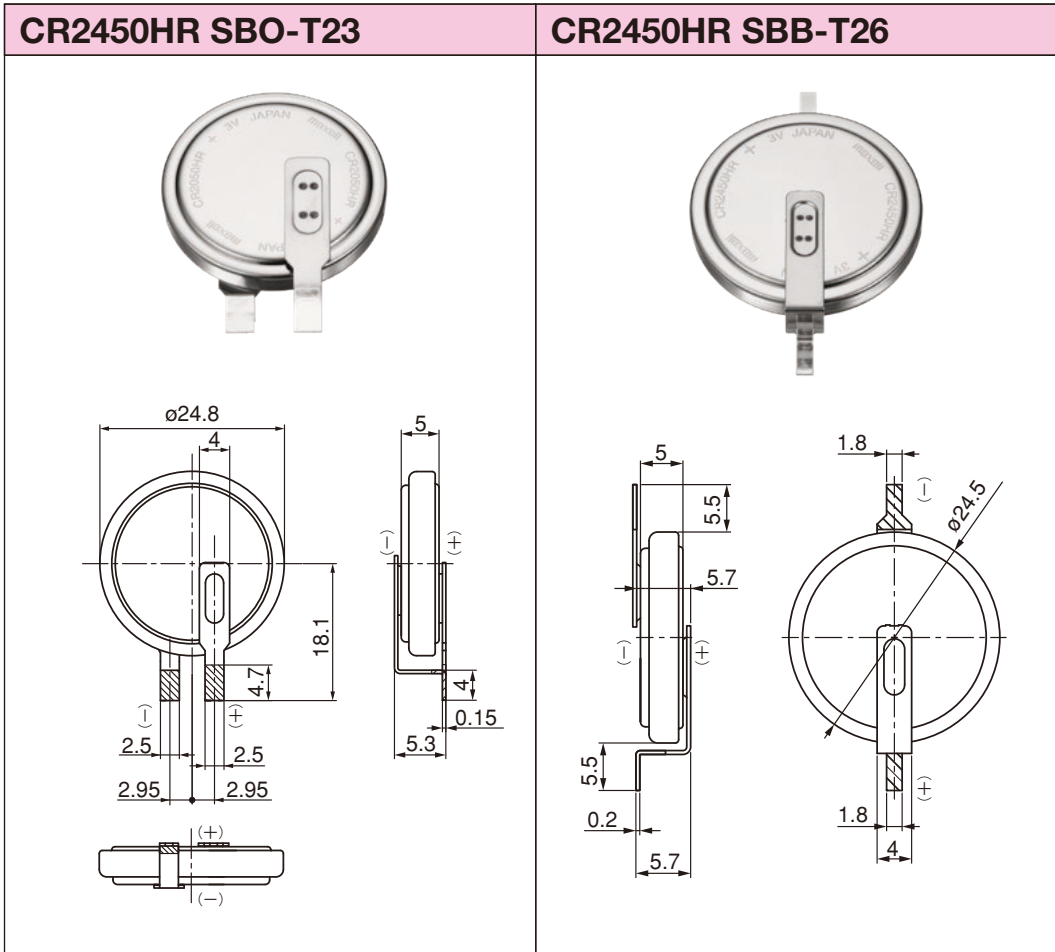

CR2450HR

Diagrams of Batteries with Terminals

External Dimensions (unit: mm)

● Horizontal & Through hole Type

The above are examples. Processing to meet customer requests is possible.

CR2450HR

Diagrams of Batteries with Terminals

External Dimensions (unit: mm)

● Horizontal & Surface mounting Type

The above are examples. Processing to meet customer requests is possible.

CR2450HR

Diagrams of Batteries with Terminals

External Dimensions (unit: mm)