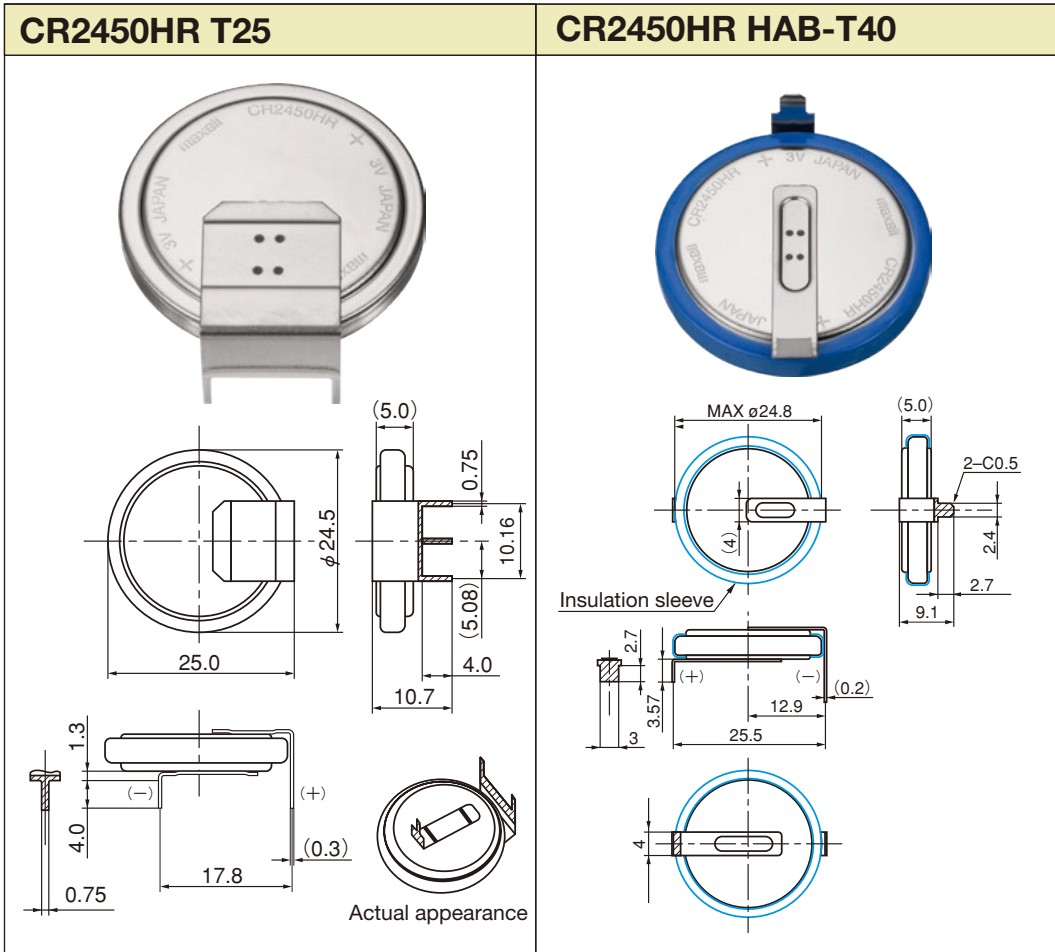

CR2450HR

Diagrams of Batteries with Terminals

External Dimensions (unit: mm)

● Horizontal & Through hole Type

The above are examples. Processing to meet customer requests is possible.

CR2450HR

Diagrams of Batteries with Terminals

External Dimensions (unit: mm)

● Horizontal & Surface mounting Type

The above are examples. Processing to meet customer requests is possible.

CR2450HR

Diagrams of Batteries with Terminals

External Dimensions (unit: mm)