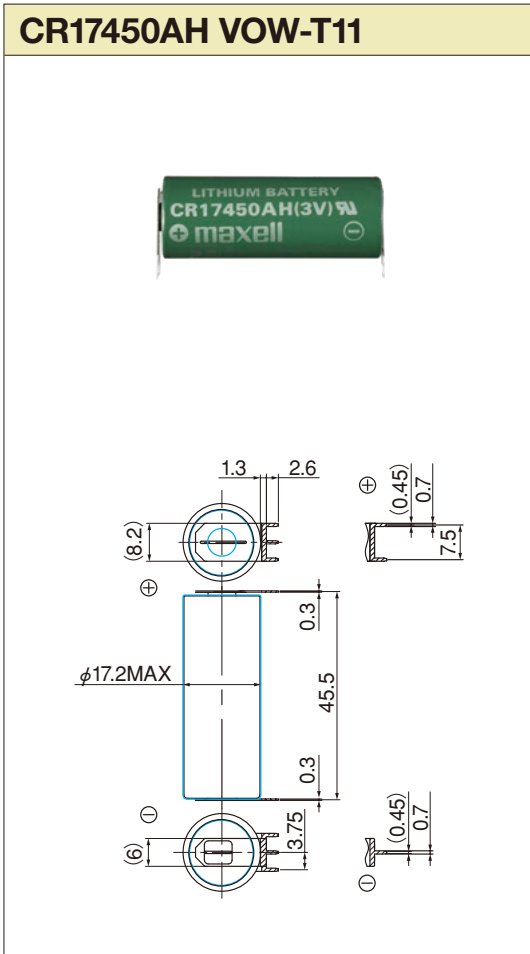

CR17450AH

Diagrams of Batteries with Terminals

External Dimensions (unit: mm)

● Horizontal & Through hole Type

CR17450AH VOW-T11

The above are examples. Processing to meet customer requests is possible.

CR17450AH

Diagrams of Batteries with Terminals

External Dimensions (unit: mm)

● Wire connector Type

The above are examples. Processing to meet customer requests is possible.