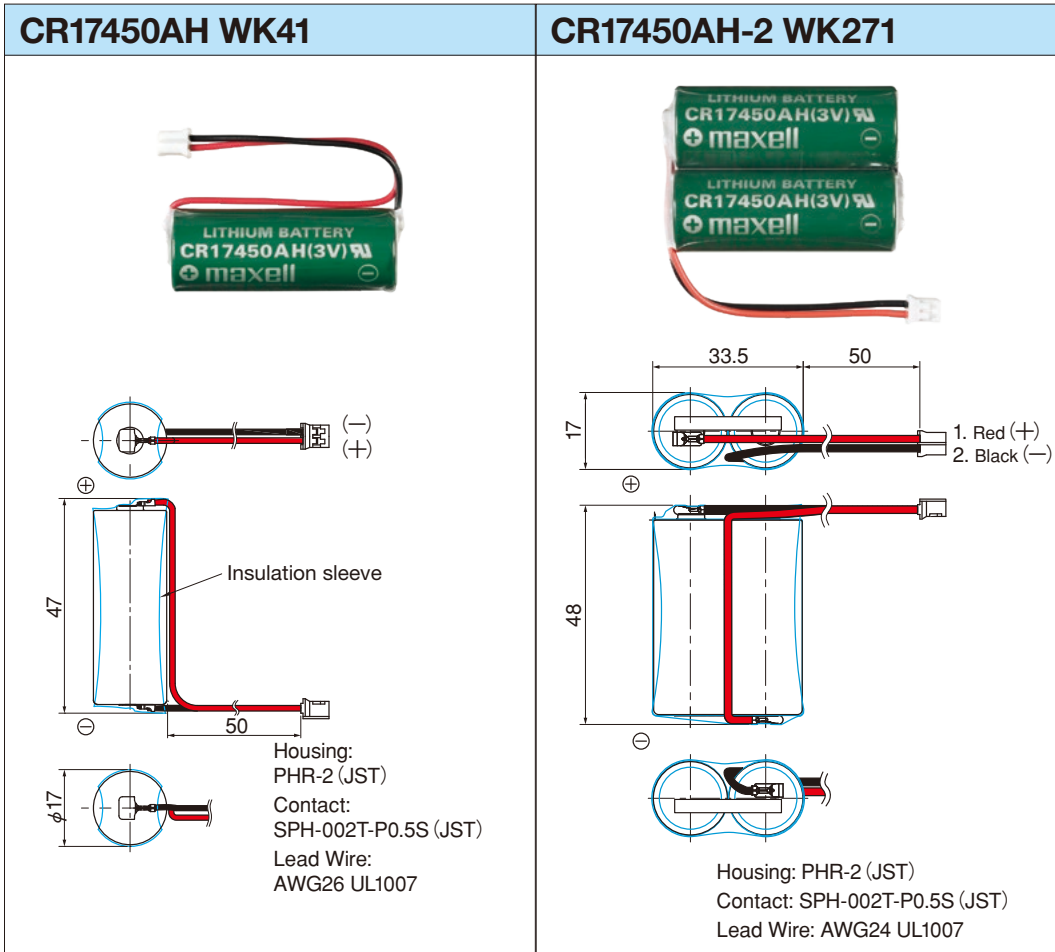

CR17450AH

Diagrams of Batteries with Terminals

External Dimensions (unit: mm)

● Horizontal & Through hole Type

CR17450AH VOW-T11

The above are examples. Processing to meet customer requests is possible.

CR17450AH

Diagrams of Batteries with Terminals

External Dimensions (unit: mm)

● Wire connector Type

The above are examples. Processing to meet customer requests is possible.