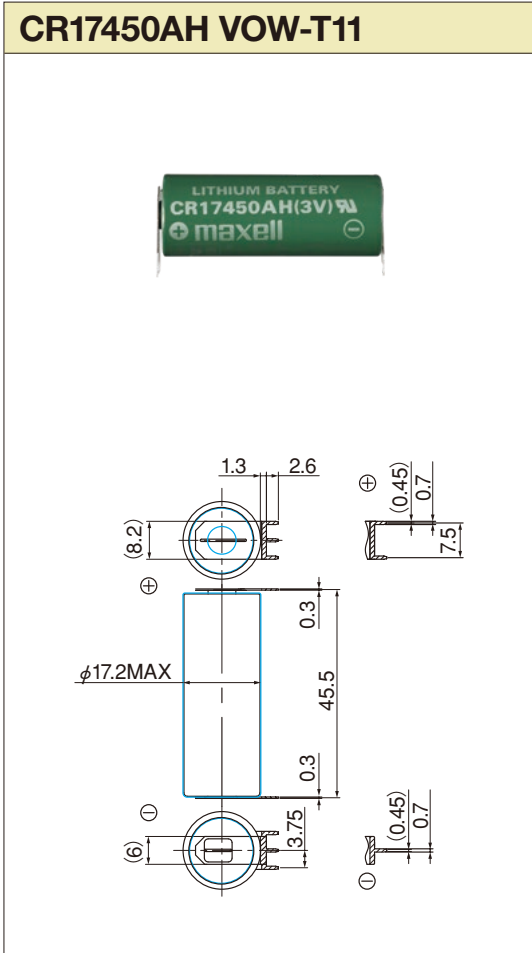

CR17450AH

Diagrams of Batteries with Terminals

External Dimensions (unit: mm)

- Horizontal & Through hole Type

CR17450AH VOW-T11

The above are examples. Processing to meet customer requests is possible.

CR17450AH

Diagrams of Batteries with Terminals

External Dimensions (unit: mm)

● Wire connector Type

The above are examples. Processing to meet customer requests is possible.