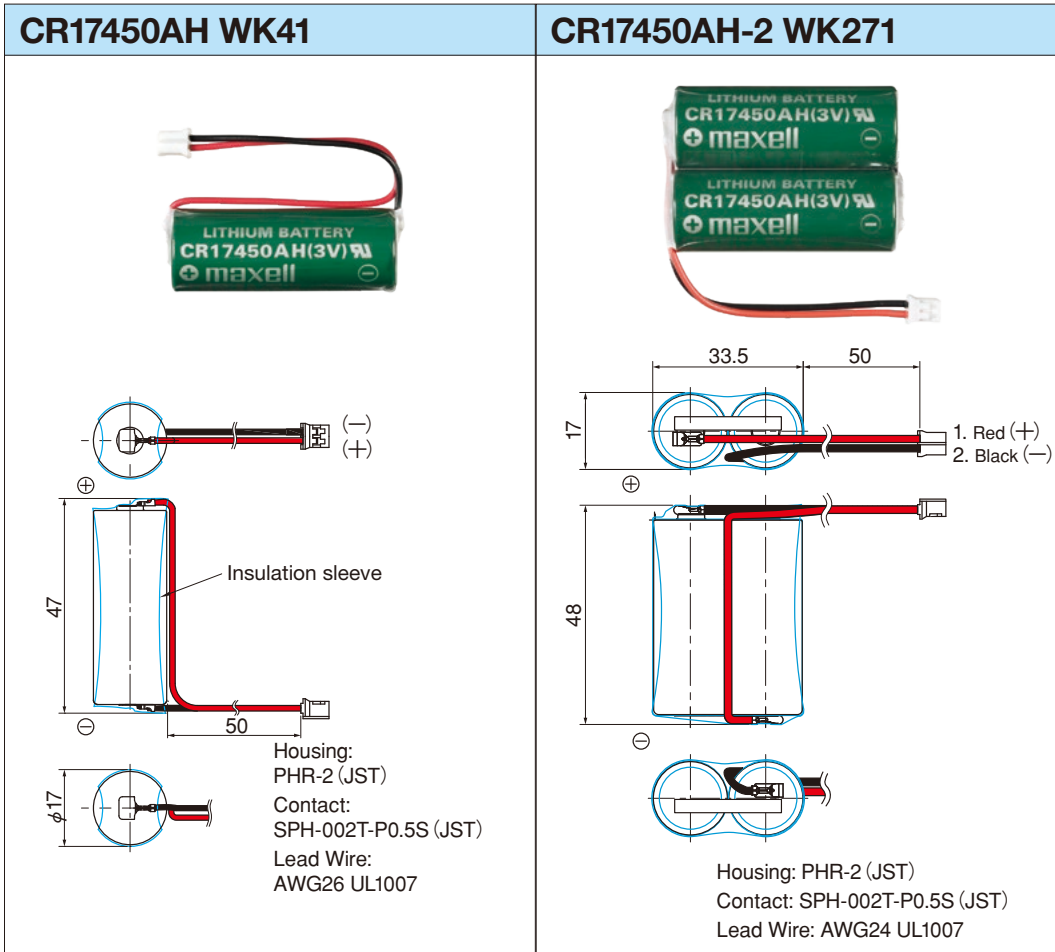

CR17450AH

Diagrams of Batteries with Terminals

External Dimensions (unit: mm)

- Horizontal & Through hole Type

CR17450AH VOW-T11

The above are examples. Processing to meet customer requests is possible.

CR17450AH

Diagrams of Batteries with Terminals

External Dimensions (unit: mm)

● Wire connector Type

The above are examples. Processing to meet customer requests is possible.